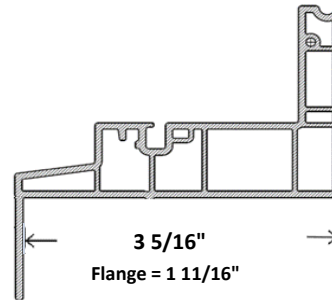

Summit 7000 Series Casement/Awning- Reno/Rebate, Frame # 6519, Double Pane Only