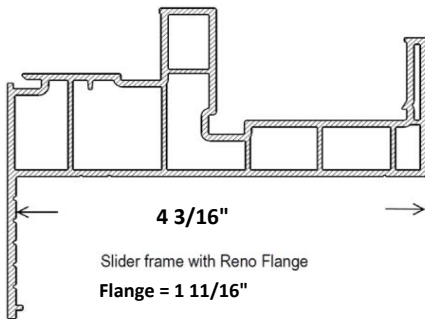

# Thermoproof - Window Series Dimensions

**Pacific 6000 Series Slider - Nail-On, Frame # 6626, Double or Triple Pane**

**Summit 7000 Series Casement/Awning- Nail-On, Frame # 6443, Double Pane Only**

**Pacific 6000 Series Slider - Reno/Rebate, Frame # 6627, Double or Triple Pane**