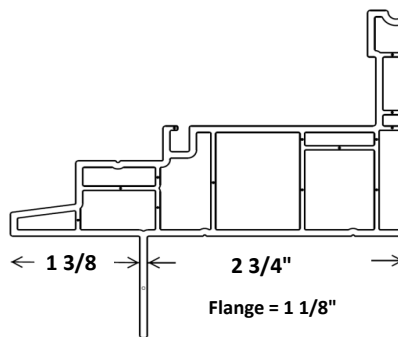

Tofino 8000 Series Casement/Awning- Nail-On, Frame # 6301, Triple Pane Only