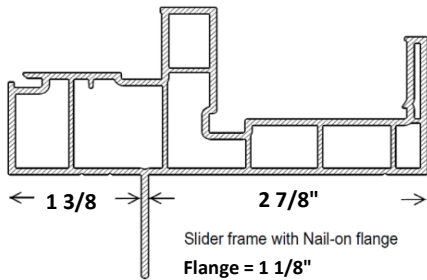

# Thermoproof - Window Series Dimensions

**Pacific 6000 Series Slider - Nail-On, Frame # 6626, Double or Triple Pane**

**Summit 7000 Series Casement/Awning- Nail-On, Frame # 6443, Double Pane Only**

**Pacific 6000 Series Slider - Reno/Rebate, Frame # 6627, Double or Triple Pane**