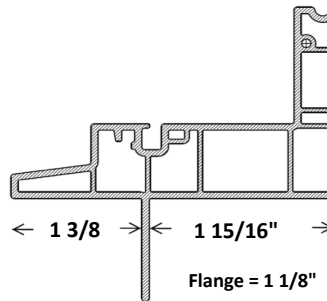

# Thermoproof - Window Series Dimensions

**Pacific 6000 Series Slider - Nail-On, Frame # 6626, Double or Triple Pane**

**Summit 7000 Series Casement/Awning- Nail-On, Frame # 6443, Double Pane Only**

**Pacific 6000 Series Slider - Reno/Rebate, Frame # 6627, Double or Triple Pane**