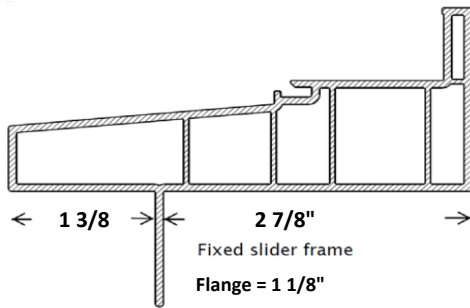

Pacific 6000 Series Picture - Nail-On, Frame # 6640, Double or Triple Pane