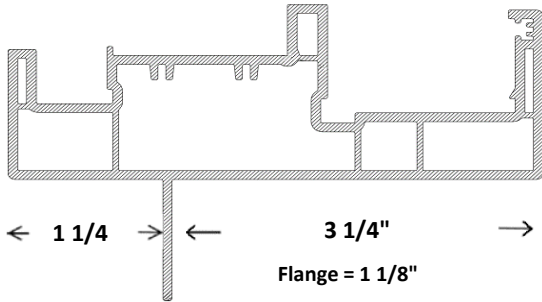

Thermoproof - Patio Door Series Dimensions

Islander Patio Door - Nail-On, Frame # 2607, Double Pane Only

Victorian Patio Door - Nail-On, Double or Triple Pane